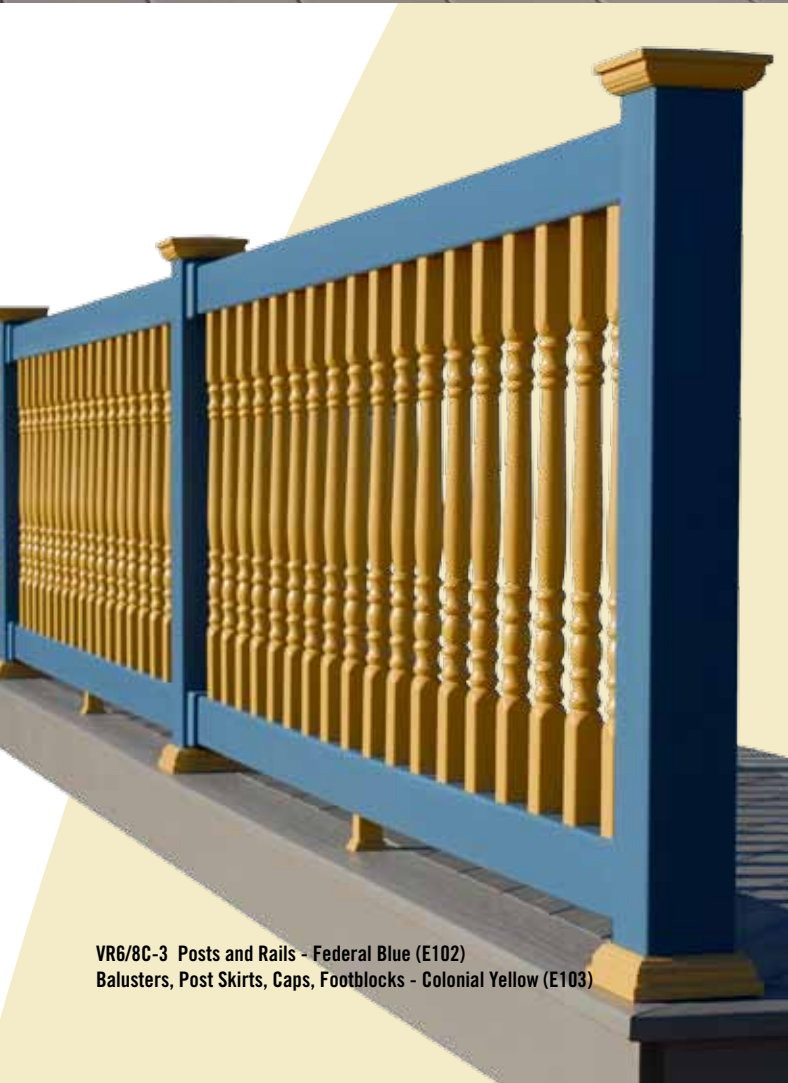

VR6/8-3 Posts - Vintage Wine (E122),
Rails - Autumn Orange (E101), Post Skirts, Balusters, Caps - Sahara (E107)

VR6/8C-3 Posts and Rails - Federal Blue (E102)
Balusters, Post Skirts, Caps, Footblocks - Colonial Yellow (E103)